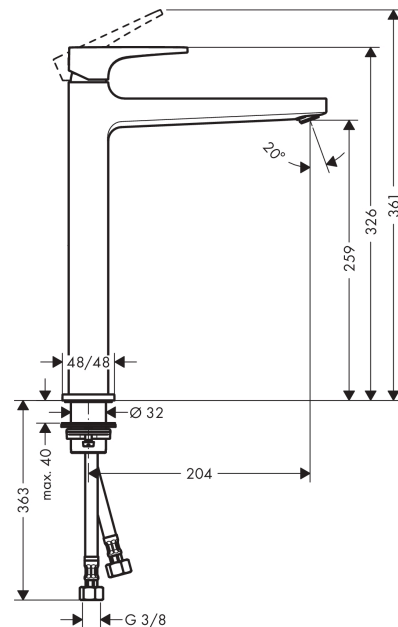

Metropol

Single lever basin mixer 260 with lever handle for washbowls with push-open waste set

Surfaces: **Matt Black** Article Number: **32512670**

Description

product features

- consists of: single lever basin mixer, waste set
- ComfortZone 260
- projection 204 mm
- normal spray
- flow rate at 3 bar: 5 l/min
- ceramic cartridge
- temperature limitation adjustable
- suitable for continuous flow water heaters
- push-open waste set G 1¼
- material waste set: metal
- connection dimension: DN15

Technology

Design awards

Product image

Scale drawing

Flowchart